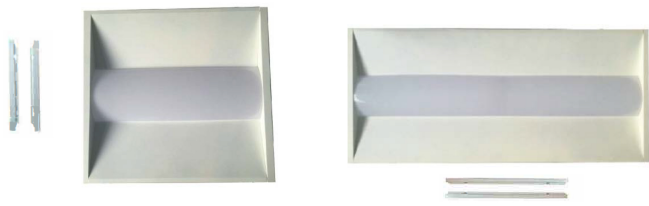

Recessed Troffer Retrofit Kit Frosted Acrylic Lens LED

The RT-RFKVL offers the look and feel of a fluorescent luminaire - subtle soft direct elements, interest and depth across the ceiling plane - with a contemporary look that blends with today's commercial spaces. The extruded acrylic lens with softening overlay provides a diffused luminance, with the effective combination of excellent light transmission and haze.

Application

- Commercial buildings
- Offices
- Hospitals
- Schools
- Standard 15/16" inverted T-Bar grid ceilings

Specifications

- **Housing** - Low profile body with matte white sloped side members
- **Direct Optical Component** - High reflectance optical engine
- **Luminaire Type** - Recessed troffer fixture body assembled 2'x2', and 2'x4' sizes.