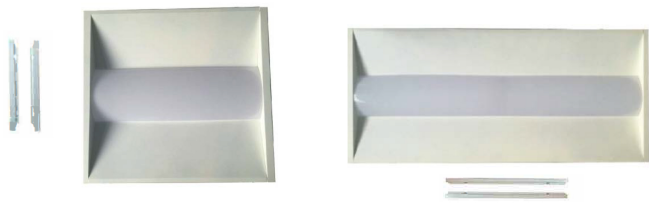

## Recessed Troffer Retrofit Kit Frosted Acrylic Lens LED

The RT-RFKVL offers the look and feel of a fluorescent luminaire - subtle soft direct elements, interest and depth across the ceiling plane - with a contemporary look that blends with today's commercial spaces. The extruded acrylic lens with softening overlay provides a diffused luminance, with the effective combination of excellent light transmission and haze.

### Application

- Commercial buildings
- Offices
- Hospitals
- Schools
- Standard 15/16" inverted T-Bar grid ceilings

### Specifications

- **Housing** - Low profile body with matte white sloped side members
- **Direct Optical Component** - High reflectance optical engine
- **Luminaire Type** - Recessed troffer fixture body assembled 2'x2', and 2'x4' sizes.