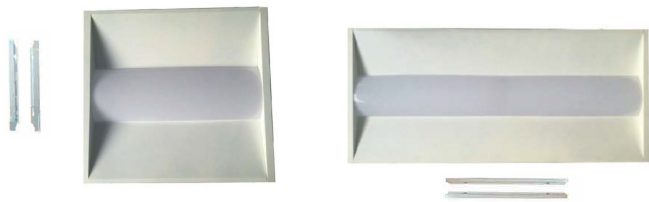

Recessed Troffer Retrofit Kit Frosted Acrylic Lens LED

The RT-RFKVL offers the look and feel of a fluorescent luminaire - subtle soft direct elements, interest and depth across the ceiling plane - with a contemporary look that blends with today's commercial spaces. The extruded acrylic lens with softening overlay provides a diffused luminance, with the effective combination of excellent light transmission and haze.

Application

- Commercial buildings
- Offices
- Hospitals
- Schools
- Standard 15/16" inverted T-Bar grid ceilings

Specifications

- **Housing** - Low profile body with matte white sloped side members
- **Direct Optical Component** - High reflectance optical engine
- **Luminaire Type** - Recessed troffer fixture body assembled 2'x2', and 2'x4' sizes.